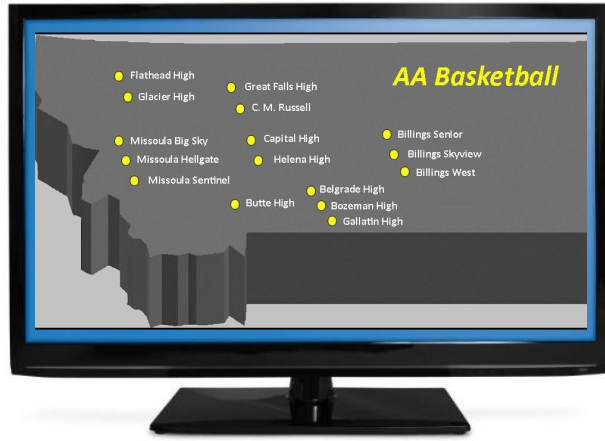

M
O
N
T
A
N
A

Current Standings
Girls Basketball
2025-2026
Through 02-28-2026

AA BASKETBALL

AA GIRLS BASKETBALL

TEAM RECORD
2025-26

Overall Record	W - L	Pct.	LEADERS
1 - Gallatin High	19 - 0	1.000	 Raptors
2 - Billings West	17 - 2	.895	
3 - Missoula Big Sky	17 - 2	.895	
4 - Billings Senior	12 - 7	.632	
5 - Butte High	12 - 7	.632	
6 - Missoula Hellgate	12 - 7	.632	
7 - C. M. Russell	11 - 8	.579	
8 - Billings Skyview	10 - 9	.526	
9 - Helena High	10 - 9	.526	
10 - Capital High	9 - 10	.474	
11 - Bozeman High	8 - 11	.421	
12 - Missoula Sentinel	7 - 12	.368	 Golden Bears
13 - Great Falls High	5 - 14	.263	
14 - Flathead High	4 - 15	.211	
15 - Glacier High	1 - 18	.053	
16 - Belgrade High	0 - 19	.000	 Eagles