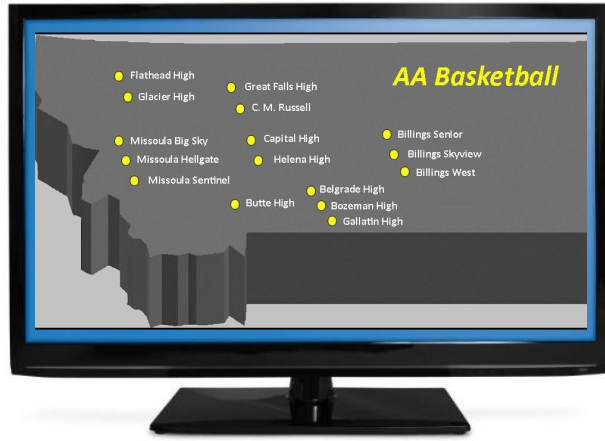

M  
O  
N  
T  
A  
N  
A

**Current Standings**  
**Girls Basketball**  
**2025-2026**  
**Through 02-26-2026**

**AA BASKETBALL**

**AA GIRLS BASKETBALL**  
**TEAM RECORD**  
**2025-26**

Overall Record	W - L	Pct.	LEADERS
1 - Gallatin High	18 - 0	1.000	 Raptors
2 - Billings West	16 - 2	.889	
3 - Missoula Big Sky	16 - 2	.889	
4 - Billings Senior	12 - 6	.667	
5 - Butte High	12 - 6	.667	
6 - Missoula Hellgate	11 - 7	.611	
7 - C. M. Russell	11 - 7	.611	
8 - Billings Skyview	10 - 9	.526	
9 - Capital High	8 - 9	.471	
10 - Helena High	8 - 9	.471	
11 - Bozeman High	7 - 11	.389	
12 - Missoula Sentinel	7 - 11	.389	 Golden Bears
13 - Great Falls High	5 - 13	.278	 Eagles
14 - Flathead High	3 - 14	.176	
15 - Glacier High	1 - 16	.059	
16 - Belgrade High	0 - 19	.000	