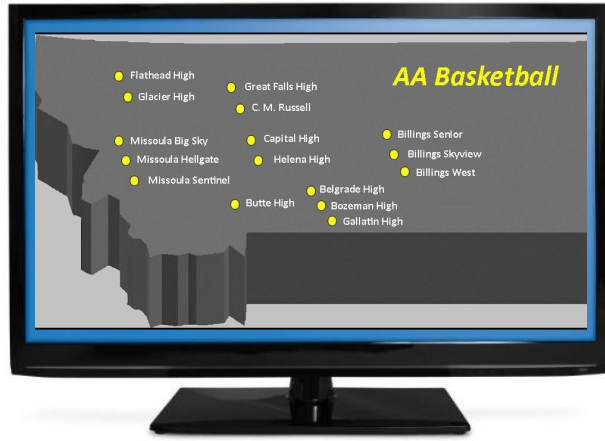

M  
O  
N  
T  
A  
N  
A

**Current Standings**  
**Boys Basketball**  
**2025-2026**

**Through - 02-28-26**

**AA BASKETBALL**

**AA BOYS BASKETBALL**  
**TEAM RECORDS**  
**2025-26**

Overall Record	W - L	Pct.	LEADERS	
1 - Missoula Sentinel	16 - 3	.842	 <b>Spartans</b>	
2 - Missoula Hellgate	15 - 4	.789		
3 - Butte High	15 - 4	.789		
4 - Billings West	14 - 5	.737		
5 - C. M. Russell	14 - 5	.737		
6 - Gallatin High	12 - 7	.632		
7 - Billings Senior	12 - 7	.632		
8 - Capital High	11 - 8	.579		
9 - Helena High	10 - 9	.526		
10 - Billings Skyview	10 - 9	.526		
11 - Missoula Big Sky	8 - 11	.421	 <b>Knights</b>	
12 - Glacier High	6 - 13	.316		
13 - Bozeman High	6 - 13	.316		
14 - Great Falls High	3 - 16	.158		 <b>Bulldogs</b>
15 - Flathead High	1 - 18	.053		
16 - Belgrade High	0 - 19	.000		

Eastern Conference	W - L	Pct.	LEADERS
1 - Billings West	11 - 3	.786	 <b>Golden Bears</b>
2 - C. M. Russell	10 - 4	.714	
3 - Gallatin High	10 - 4	.714	
4 - Billings Senior	9 - 5	.643	
5 - Billings Skyview	8 - 6	.571	
6 - Bozeman High	5 - 9	.357	
7 - Great Falls High	3 - 11	.214	
8 - Belgrade High	0 - 14	.000	