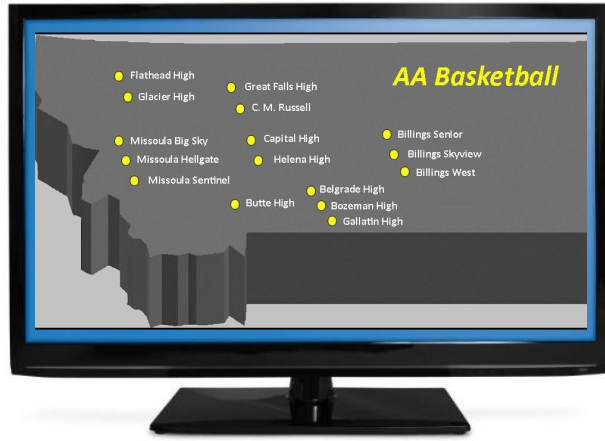

M  
O  
N  
T  
A  
N  
A

**Current Standings  
Boys Basketball  
2025-2026**

**Through - 02-26-26**

**AA BASKETBALL**

**AA BOYS BASKETBALL  
TEAM RECORDS  
2025-26**

Overall Record	W - L	Pct.	LEADERS
1 - Missoula Sentinel	16 - 2	.889	 Spartans
2 - Missoula Hellgate	14 - 4	.778	
3 - Butte High	14 - 4	.778	
4 - Billings West	14 - 4	.778	
5 - C. M. Russell	13 - 5	.722	
6 - Gallatin High	12 - 6	.667	
7 - Billings Senior	11 - 7	.611	
8 - Helena High	9 - 8	.529	
9 - Capital High	9 - 8	.529	
10 - Billings Skyview	10 - 9	.526	
11 - Missoula Big Sky	8 - 10	.444	 three teams
12 - Glacier High	5 - 12	.294	
13 - Bozeman High	5 - 13	.278	
14 - Great Falls High	3 - 15	.167	
15 - Flathead High	1 - 16	.059	
16 - Belgrade High	0 - 19	.000	

Eastern Conference	W - L	Pct.	LEADERS
1 - Billings West	11 - 2	.846	 Golden Bears
2 - Gallatin High	10 - 3	.769	
3 - C. M. Russell	9 - 4	.692	
4 - Billings Senior	8 - 5	.615	
5 - Billings Skyview	8 - 6	.571	
6 - Bozeman High	4 - 9	.308	
7 - Great Falls High	3 - 10	.231	
8 - Belgrade High	0 - 14	.000	