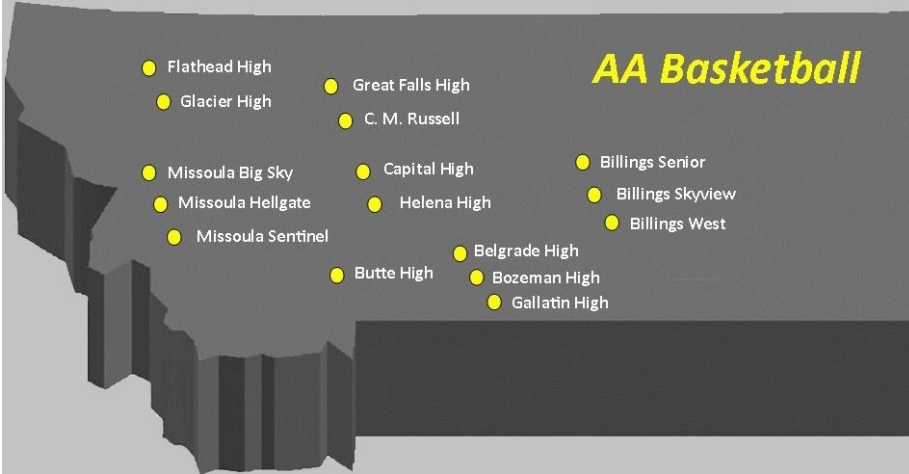

AA GIRLS BASKETBALL

POWER POLL 2024-25

MTN Sports power rankings		Conference	last poll taken
Team	W - L	W - L	1/27/2025
1 -	Gallatin High	9 - 0	5 - 0
2 -	Billings West	10 - 1	5 - 1
3 -	Missoula Big Sky	7 - 2	5 - 0
4 -	Butte High	7 - 3	3 - 2
5 -	Missoula Hellgate	5 - 4	3 - 2

406mthsports power rankings		Conference	last poll taken
Team	W - L	W - L	1/28/2025
1 -	Gallatin High	9 - 0	5 - 0
2 -	Billings West	10 - 1	5 - 1
3 -	Missoula Big Sky	7 - 2	5 - 0
4 -	Butte High	7 - 3	3 - 2
5 -	Glacier High	5 - 4	3 - 2