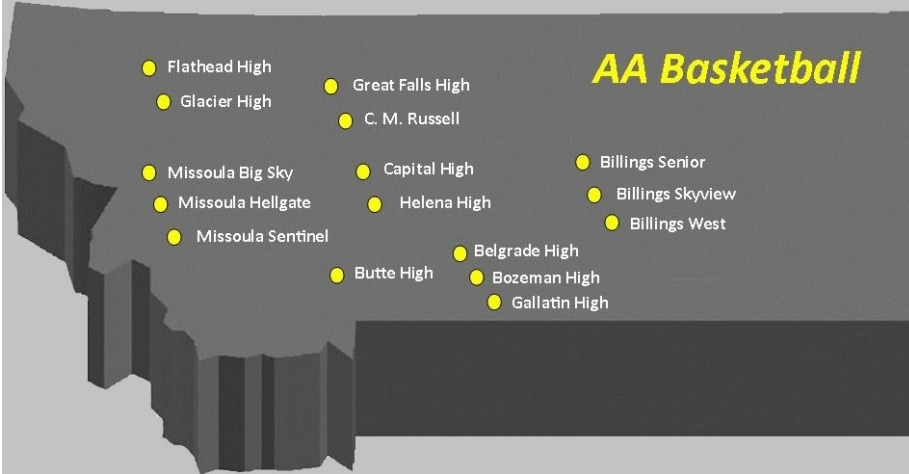

AA GIRLS BASKETBALL

POWER POLL 2024-25

MTN Sports power rankings	Conference	last poll taken
Team	W - L	W - L
		2/24/2025
1 -	Billings West	17 - 1
2 -	Gallatin High	17 - 1
3 -	Missoula Big Sky	12 - 5
4 -	Missoula Hellgate	12 - 6
5 -	Helena High	11 - 7

406mthsports power rankings	Conference	last poll taken
Team	W - L	W - L
		2/18/2025
1 -	Billings West	17 - 1
2 -	Gallatin High	17 - 1
3 -	Butte High	12 - 6
4 -	Helena High	11 - 7
5 -	Missoula Hellgate	12 - 6

Teams ranked from 2 through 5 in either poll