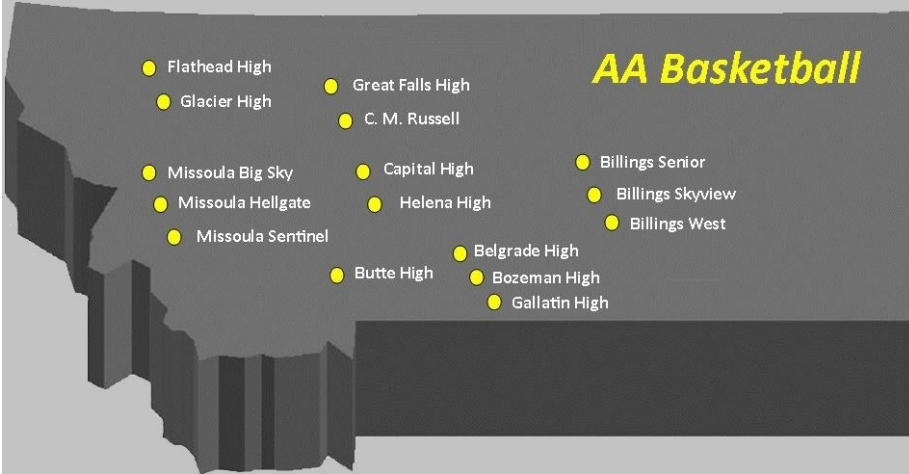

AA GIRLS BASKETBALL

POWER POLL 2024-25

MTN Sports power rankings		Conference	last poll taken
Team	W - L	W - L	1/20/2025
1 -	Gallatin High	8 - 0	4 - 0
2 -	Billings West	8 - 1	3 - 1
3 -	Butte High	7 - 2	3 - 1
4 -	Missoula Big Sky	6 - 2	4 - 0
5 -	Missoula Hellgate	4 - 4	2 - 2

406mthsports power rankings		Conference	last poll taken
Team	W - L	W - L	1/21/2025
1 -	Gallatin High	8 - 0	4 - 0
2 -	Billings West	8 - 1	3 - 1
3 -	Butte High	7 - 2	3 - 1
4 -	Missoula Big Sky	6 - 2	4 - 0
5 -	Billings Skyview	4 - 4	2 - 1

Teams ranked from 2 through 5 in either poll