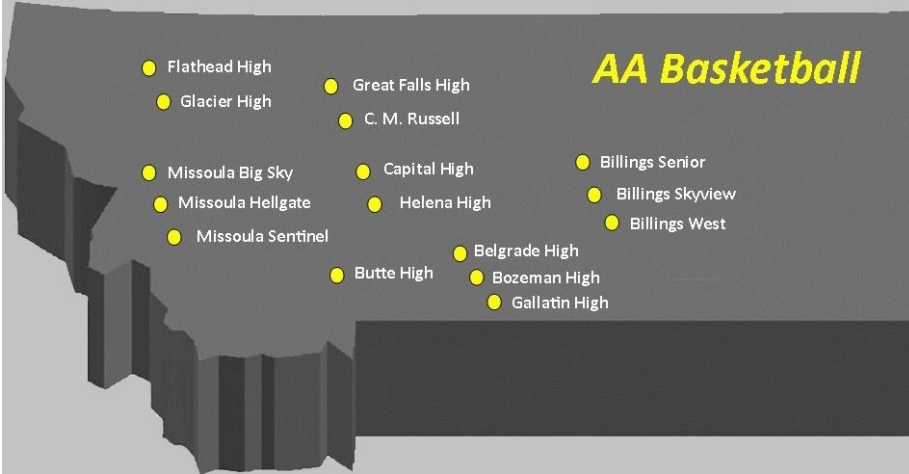

AA GIRLS BASKETBALL POWER POLL 2024-25

MTN Sports power rankings		Conference	last poll taken
Team	W - L	W - L	1/13/2025
1 -	Gallatin High	6 - 0	2 - 0
2 -	Billings West	7 - 0	2 - 0
3 -	Butte High	6 - 1	2 - 0
4 -	Missoula Big Sky	4 - 2	3 - 0
5 -	Glacier High	4 - 2	2 - 1

406mtnsports power rankings		Conference	last poll taken
Team	W - L	W - L	1/14/2025
1 -	Billings West	7 - 0	2 - 0
2 -	Gallatin High	6 - 0	2 - 0
3 -	Butte High	6 - 1	2 - 0
4 -	Missoula Big Sky	4 - 2	3 - 0
5 -	Glacier High	4 - 2	2 - 1