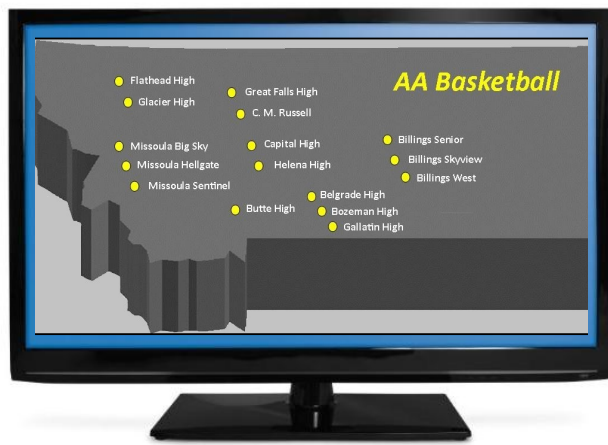

M
O
N
T
A
N
A

Team Stats

Leaders

Boys Basketball

2024-2025

Through 03-07-25

AA BASKETBALL

AA BOYS BASKETBALL