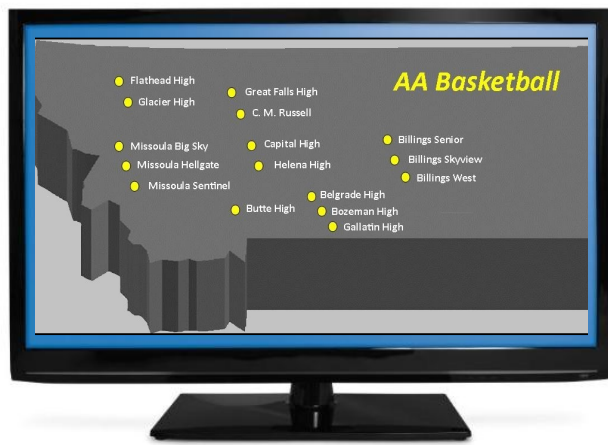

M
O
N
T
A
N
A

Team Stats
Leaders
Boys Basketball
2024-2025
Through 02-08-25

AA BASKETBALL

AA BOYS BASKETBALL
TEAM RECORDS
2024-25

Overall Record	W - L	Pct.	LEADERS
1 - Billings West	11 - 3	.786	 Golden Bears
2 - Billings Skyview	10 - 3	.769	
3 - Helena High	9 - 3	.750	
4 - Gallatin High	9 - 3	.750	
5 - Missoula Hellgate	9 - 4	.692	
6 - Butte High	9 - 5	.643	
7 - C. M. Russell	8 - 5	.615	
8 - Missoula Big Sky	7 - 5	.583	
9 - Billings Senior	8 - 6	.571	
10 - Capital High	7 - 6	.538	
11 - Bozeman High	6 - 7	.462	 Falcons
12 - Missoula Sentinel	6 - 7	.462	
13 - Glacier High	3 - 8	.273	
14 - Flathead High	2 - 11	.154	
15 - Great Falls High	1 - 13	.071	
16 - Belgrade High	0 - 13	.000	