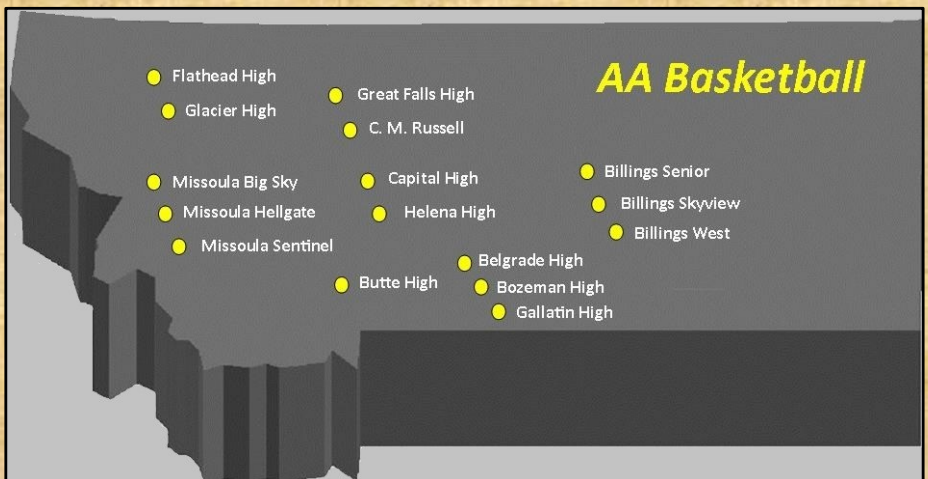

406mtsports power rankings

Team	W - L	Conference W - L	last poll taken
			2/18/2025
1 - Billings Skyview	12 - 4	9 - 2	
2 - Billings West	12 - 3	8 - 2	
3 - Missoula Hellgate	11 - 4	8 - 3	
4 - Gallatin High	10 - 4	6 - 4	
5 - Helena High	11 - 4	7 - 3	

Teams ranked from 2 through 5 in either poll