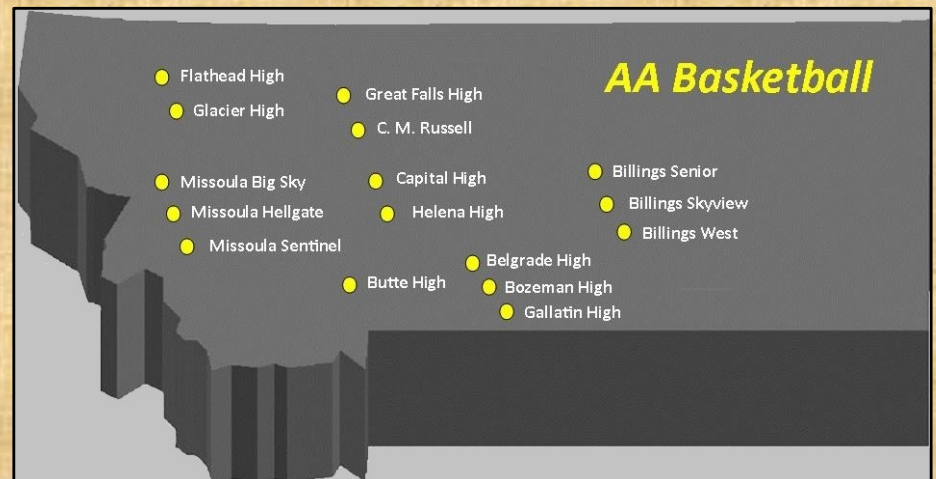

Teams ranked from 2 through 5 in either poll