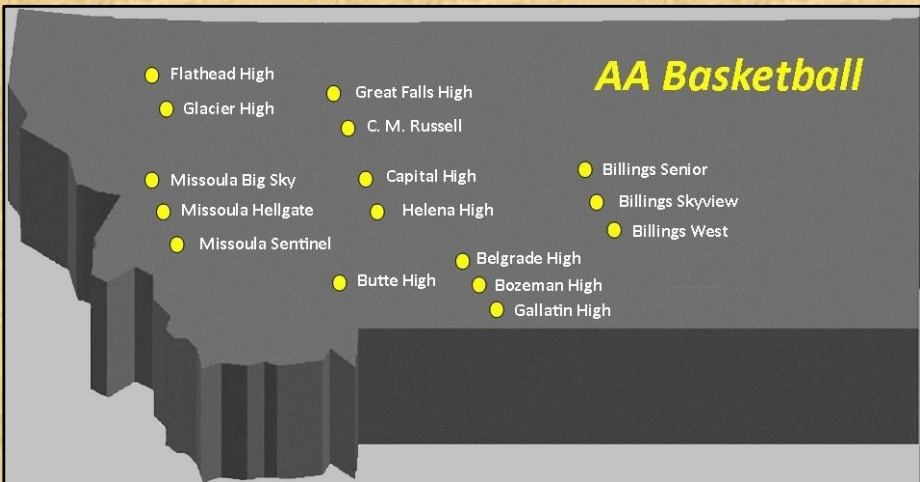

AA BOYS BASKETBALL POWER POLL 2024-25

MTN Sports power rankings	Conference	last poll taken
Team	W - L	W - L
		1/13/2025
1 - Gallatin High	6 - 0	2 - 0
2 - Helena High	5 - 1	3 - 0
3 - Billings West	5 - 2	2 - 0
4 - Billings Skyview	5 - 2	1 - 1
5 - Missoula Hellgate	5 - 1	2 - 1

406mtsports power rankings	Conference	last poll taken
Team	W - L	W - L
		1/14/2025
1 - Gallatin High	6 - 0	2 - 0
2 - Billings Skyview	5 - 2	1 - 1
3 - Helena High	5 - 1	3 - 0
4 - Missoula Hellgate	5 - 2	2 - 1
5 - Billings West	5 - 2	2 - 0

Teams ranked from 2 through 5 in either poll