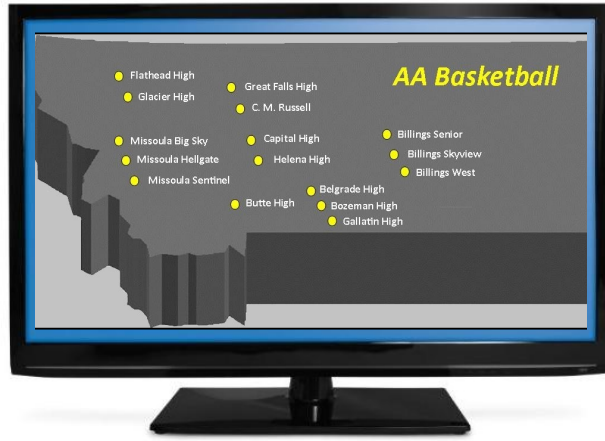

M
O
N
T
A
N
A

**Current Standings
Boys Basketball
2024-2025**

Through - 01-21-25

AA BASKETBALL

**AA BOYS BASKETBALL
TEAM RECORDS
2024-25**

Overall Record	W - L	Pct.	LEADERS
1 - Gallatin High	7 - 1	.875	 Raptors
2 - Helena High	7 - 1	.875	
3 - Billings West	7 - 2	.778	
4 - Billings Skyview	6 - 2	.750	
5 - C. M. Russell	5 - 2	.714	
6 - Butte High	6 - 3	.667	
7 - Missoula Hellgate	5 - 3	.625	
8 - Missoula Big Sky	5 - 3	.625	
9 - Capital High	5 - 3	.625	
10 - Missoula Sentinel	4 - 5	.444	
11 - Billings Senior	4 - 5	.444	 Bengals
12 - Bozeman High	3 - 6	.333	
13 - Flathead High	2 - 7	.222	
14 - Glacier High	1 - 7	.125	
15 - Great Falls High	1 - 7	.125	
16 - Belgrade High	0 - 8	.000	