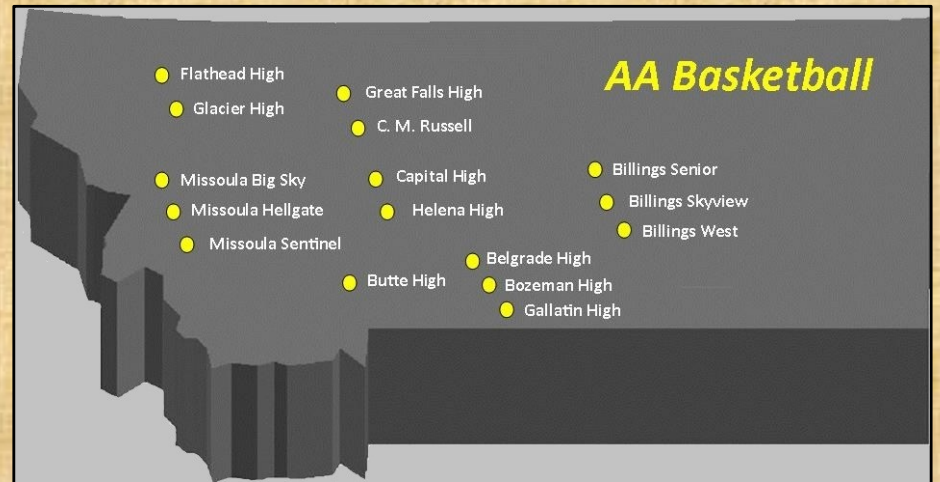

AA BOYS BASKETBALL POWER POLL 2024-25

MTN Sports power rankings	Conference	last poll taken
Team	W - L	W - L
		1/20/2025
1 - Helena High	7 - 1	4 - 0
2 - Billings West	7 - 2	4 - 0
3 - Gallatin High	7 - 1	3 - 1
4 - Billings Skyview	6 - 2	2 - 1
5 - Capital High	5 - 3	4 - 0

406mtsports power rankings	Conference	last poll taken
Team	W - L	W - L
		1/21/2025
1 - Gallatin High	7 - 1	3 - 1
2 - Helena High	7 - 1	4 - 0
3 - Billings West	7 - 2	4 - 0
4 - Billings Skyview	6 - 2	2 - 1
5 - Capital High	5 - 3	4 - 0

Teams ranked from 2 through 5 in either poll