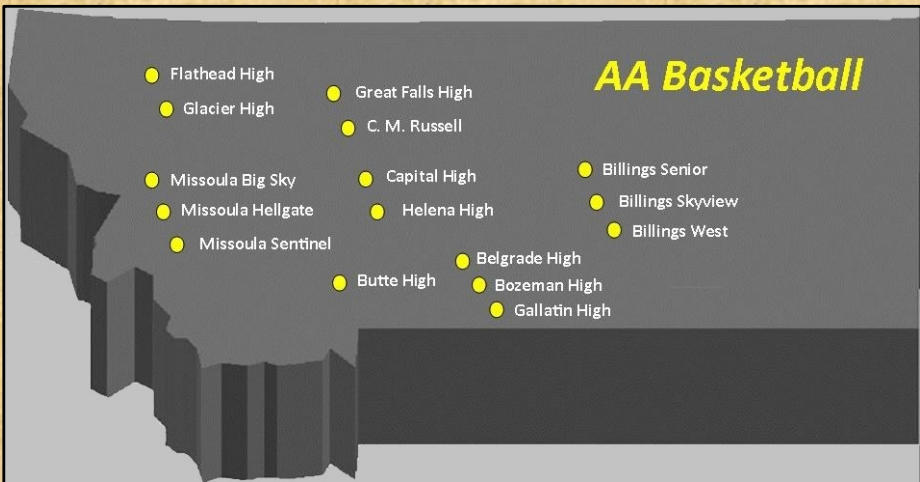

AA BOYS BASKETBALL POWER POLL 2024-25

MTN Sports power rankings	Conference	last poll taken
Team	W - L	W - L
		1/27/2025
1 - Helena High	8 - 1	5 - 0
2 - Billings West	9 - 2	6 - 0
3 - C. M. Russell	6 - 2	3 - 1
4 - Gallatin High	8 - 2	4 - 2
5 - Billings Skyview	7 - 3	3 - 2

406mtsports power rankings	Conference	last poll taken
Team	W - L	W - L
		1/28/2025
1 - Helena High	8 - 1	5 - 0
2 - Billings West	9 - 2	6 - 0
3 - C. M. Russell	6 - 2	3 - 1
4 - Gallatin High	8 - 2	4 - 2
5 - Billings Skyview	7 - 3	3 - 2

Teams ranked from 2 through 5 in either poll