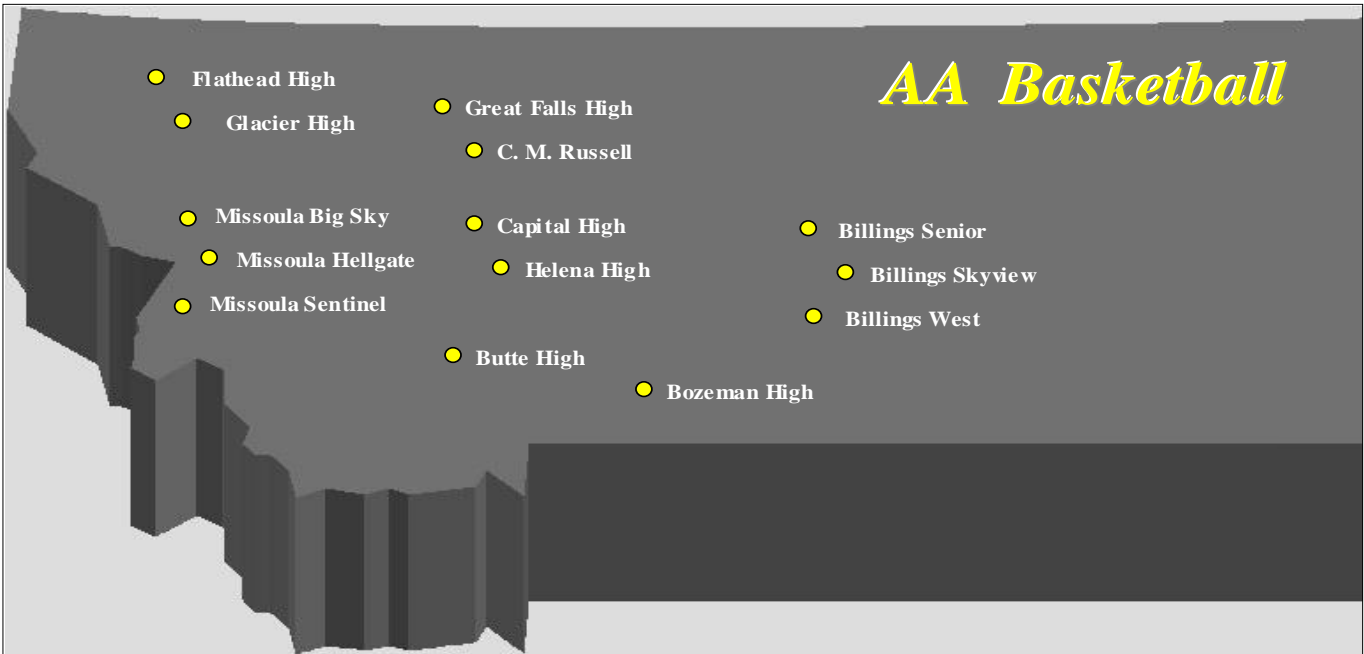

"AA" BOYS BASKETBALL
POWER POLL
2011-12

Team	W - L	Pct.	Points	2/15/2012
1 - Billings West (10)	16 - 1	.941	100	
2 - Billings Skyview	13 - 3	.813	87	
3 - Glacier High	11 - 3	.786	77	
4 - Capital High	11 - 5	.688	67	
5 - Bozeman High	10 - 6	.625	44	
Other receiving votes				Golden Bears
Helena High	8 - 8	.500	19	
Butte High	8 - 8	.500	6	
  Falcons	 Wolfpack	 Bruins	 Hawks